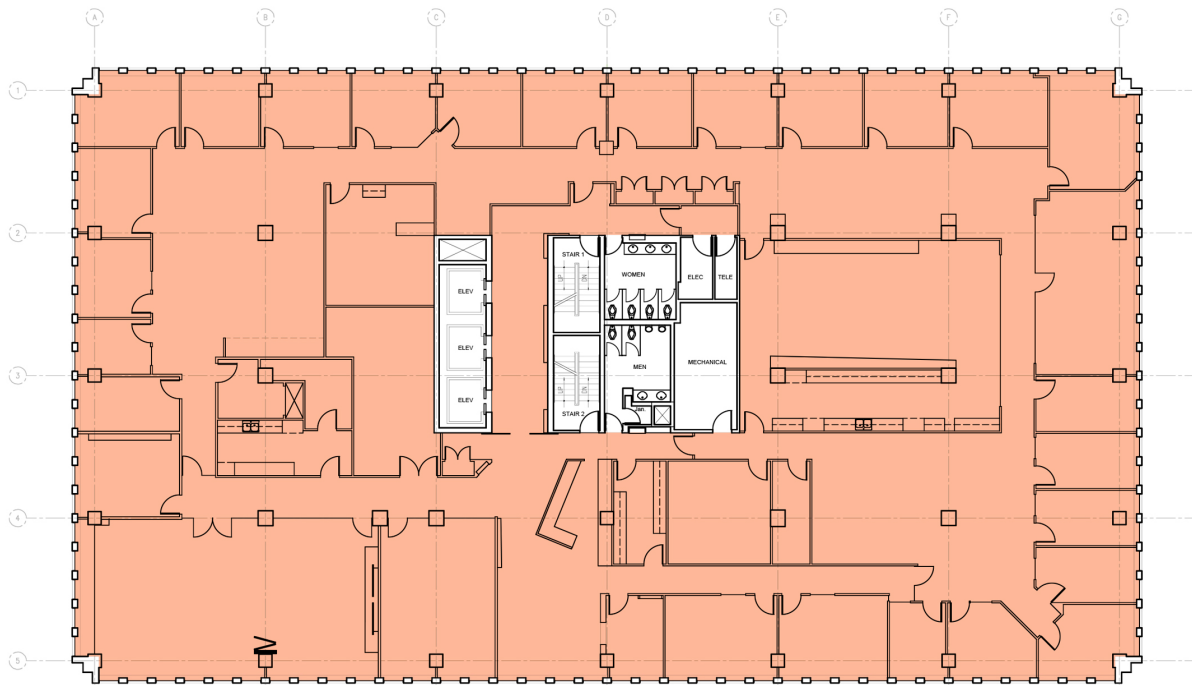

MIN DIVISIBLE
Yes

MAX CONTIGUOUS
32,216 SF

UNIT TYPE
Office

SQUARE FEET
16,108 SF

FLOOR
10

AVAILABILITY
Immediate

SUITE 1000
AVAILABLE
16,108 Sq. Ft.