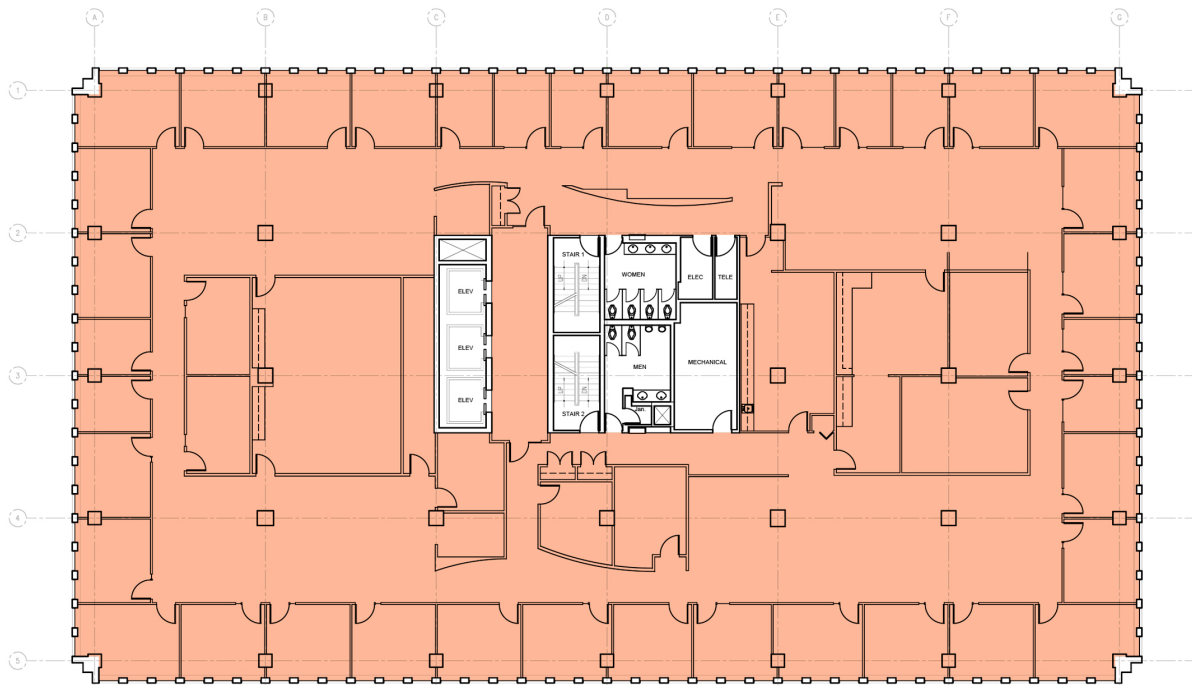

MIN DIVISIBLE
Yes

MAX CONTIGUOUS
32,216 SF

UNIT TYPE
Office

SQUARE FEET
16,108 SF

FLOOR
11

AVAILABILITY
Immediate

SUITE 1100
AVAILABLE
16,108 Sq. Ft.