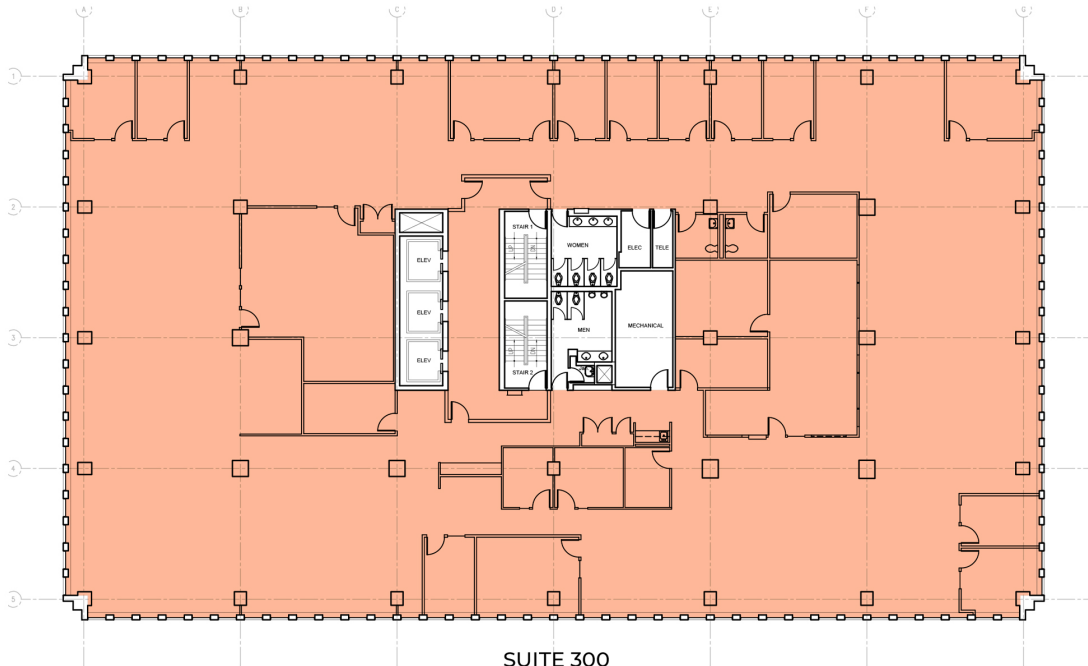

MIN DIVISIBLE
Yes

MAX CONTIGUOUS
16,109 SF

UNIT TYPE
Office

SQUARE FEET
16,109 SF

FLOOR
3

AVAILABILITY
Coming Soon

**SUITE 300
AVAILABLE
16,109 Sq. Ft.**