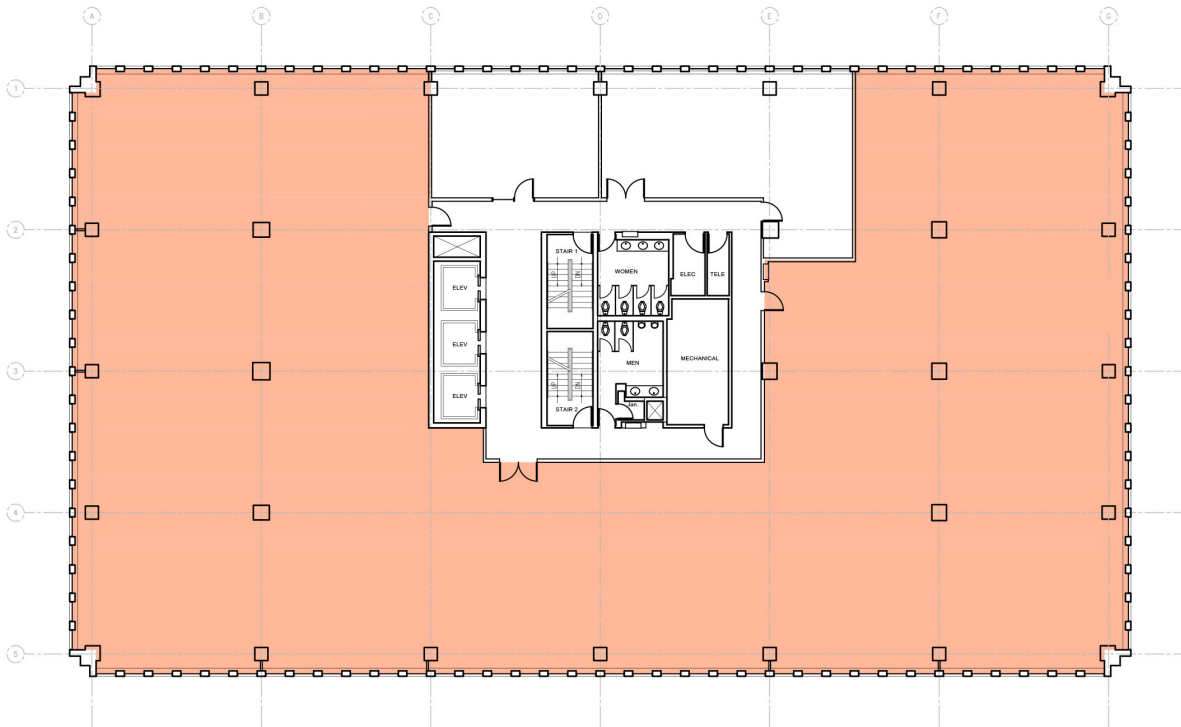

MIN DIVISIBLE
Yes

MAX CONTIGUOUS
14,342 SF

UNIT TYPE
Office

SQUARE FEET
14,342 SF

FLOOR
5

AVAILABILITY
Immediate

**SUITE 500
AVAILABLE
14,342 Sq. Ft.**