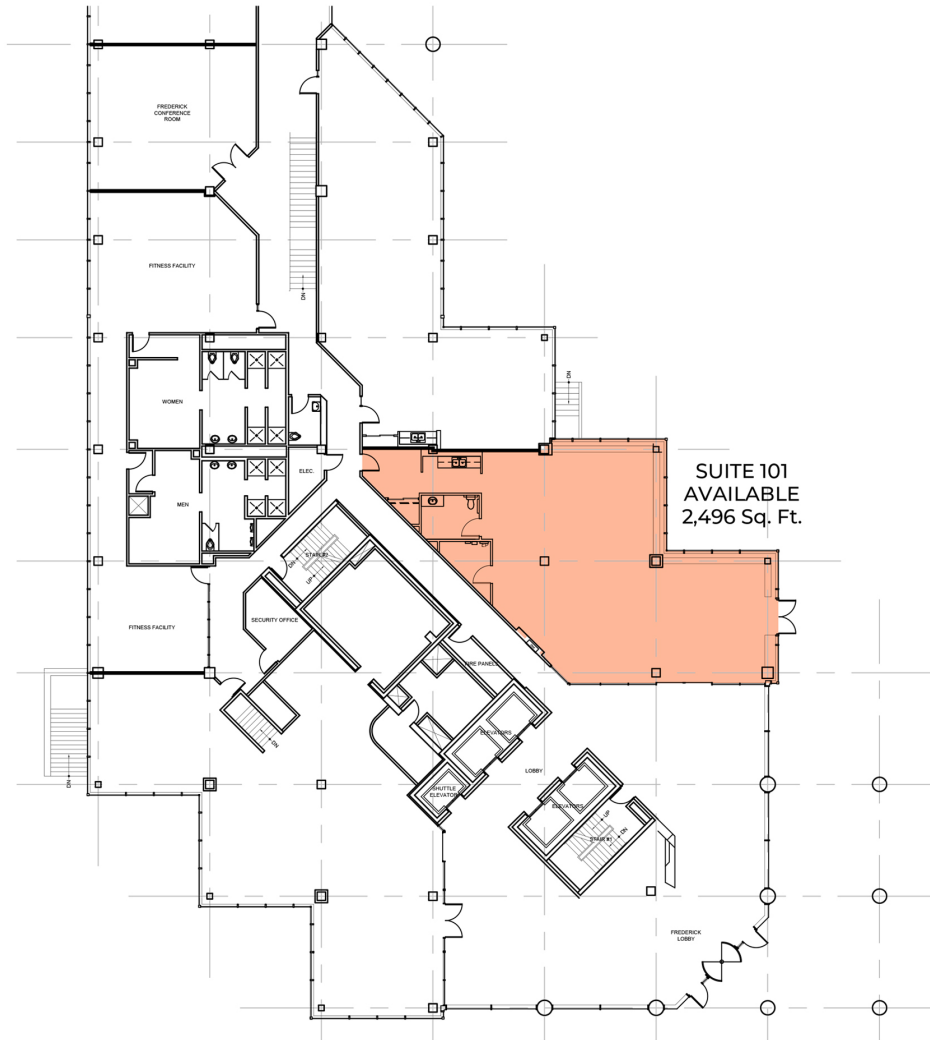

101

The Galleria - Frederick

Kitchener, ON

BASIC RENT
\$15.00

ADDITIONAL RENT
\$18.14

GROSS COST PER SF
\$33.14

COST PER MONTH
\$6,893.12

SUITE DETAILS

MIN DIVISIBLE
No

MAX CONTIGUOUS
4,651 SF

UNIT TYPE
Office, Retail

SQUARE FEET
2,496 SF

FLOOR
1

AVAILABILITY
Immediate

**SUITE 101
AVAILABLE
2,496 Sq. Ft.**