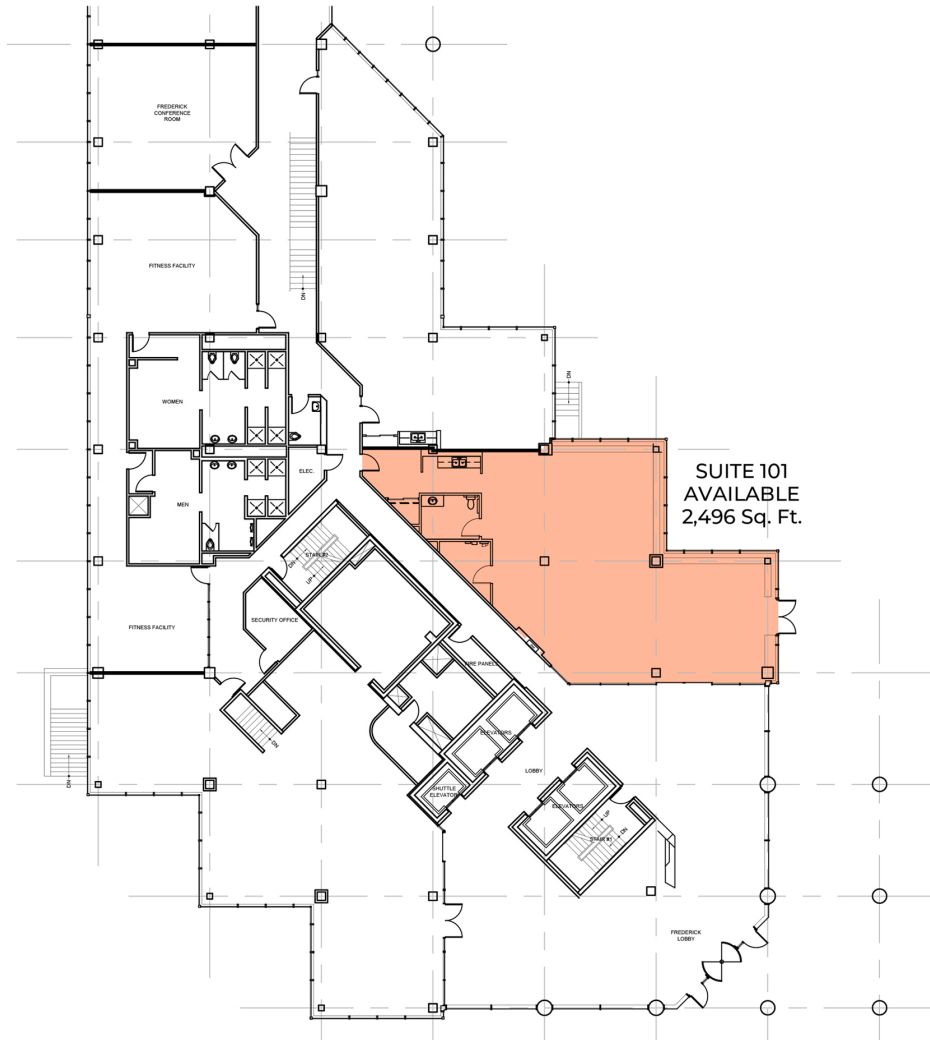

101

The Galleria - Frederick

Kitchener, ON

BASIC RENT
\$15.00

ADDITIONAL RENT
\$19.07

GROSS COST PER SF
\$34.07

COST PER MONTH
\$7,086.56

SUITE DETAILS

MIN DIVISIBLE
No

MAX CONTIGUOUS
4,651 SF

UNIT TYPE
Office, Retail

SQUARE FEET
2,496 SF

FLOOR
1

AVAILABILITY
Immediate

**SUITE 101
AVAILABLE
2,496 Sq. Ft.**