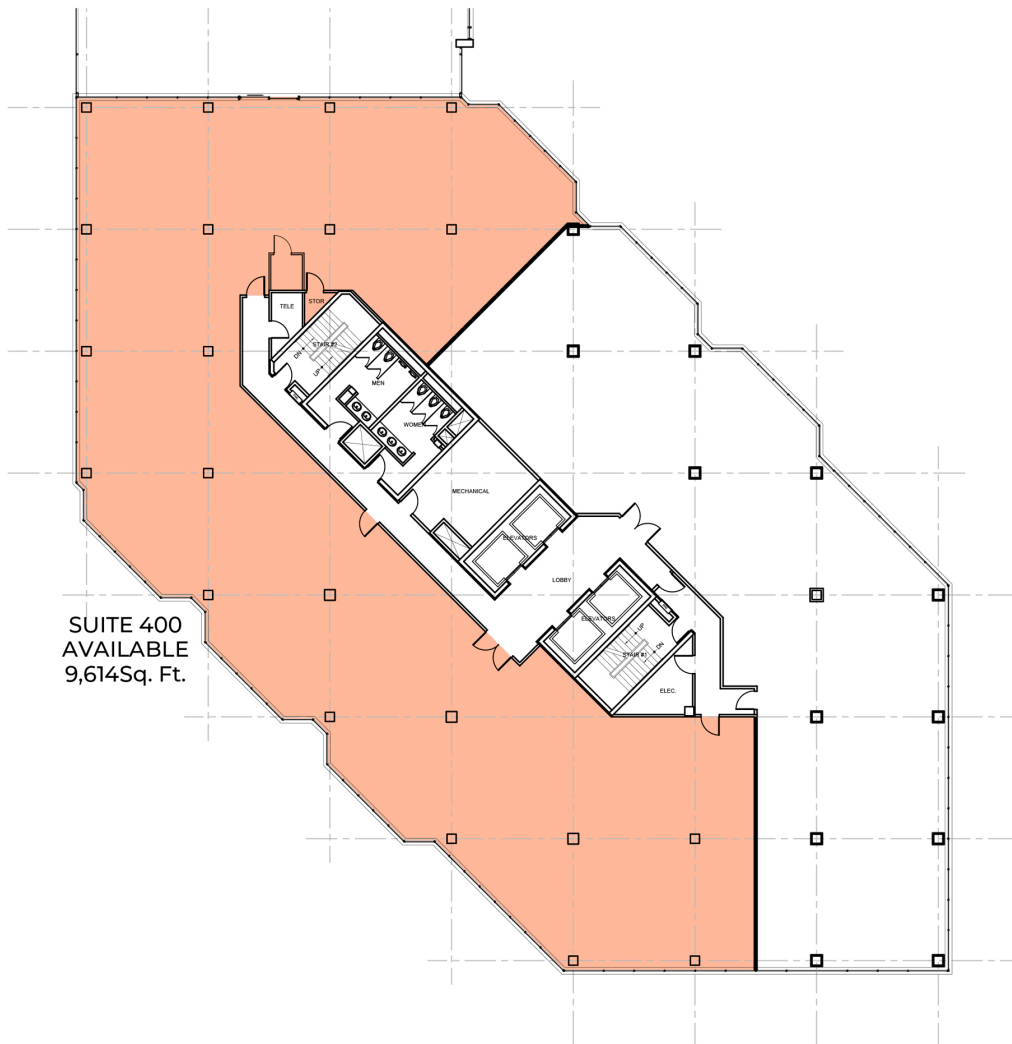

400

The Galleria - Frederick

Kitchener, ON

BASIC RENT
\$11.95

ADDITIONAL RENT
\$19.07

GROSS COST PER SF
\$31.02

COST PER MONTH
\$24,852.19

SUITE DETAILS

MIN DIVISIBLE
Yes

MAX CONTIGUOUS
9,614 SF

UNIT TYPE
Office

SQUARE FEET
9,614 SF

FLOOR
4

AVAILABILITY
Immediate

SUITE 400
AVAILABLE
9,614Sq. Ft.

0 25' 50'
Scale; 1" = 25'-0"
Last Modified; 2020 11 01