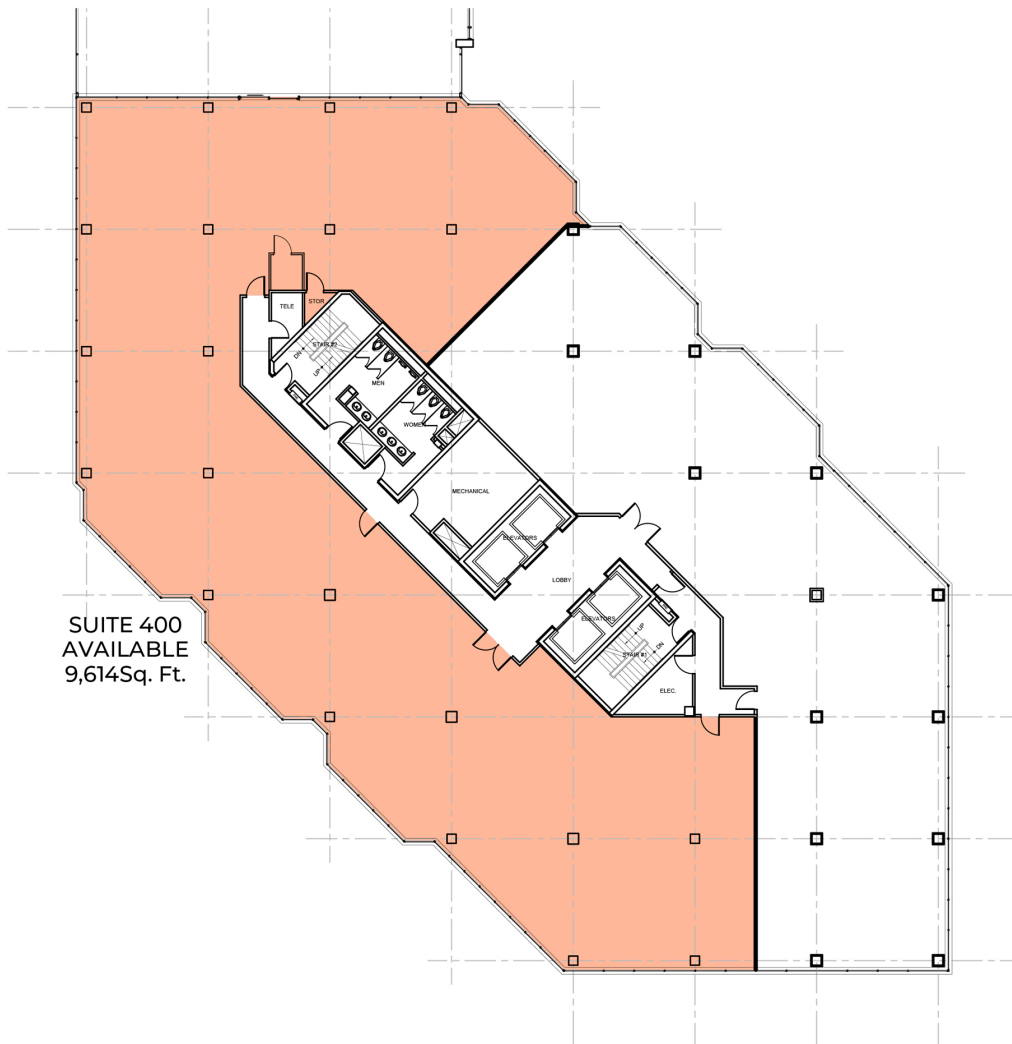

400

The Galleria - Frederick

Kitchener, ON

BASIC RENT
\$11.95

ADDITIONAL RENT
\$18.14

GROSS COST PER SF
\$30.09

COST PER MONTH
\$24,107.10

SUITE DETAILS

MIN DIVISIBLE
Yes

MAX CONTIGUOUS
9,614 SF

UNIT TYPE
Office

SQUARE FEET
9,614 SF

FLOOR
4

AVAILABILITY
Immediate

**SUITE 400
AVAILABLE
9,614Sq. Ft.**

0 25' 50'
Scale; 1" = 25'-0"
Last Modified; 2020 11 01