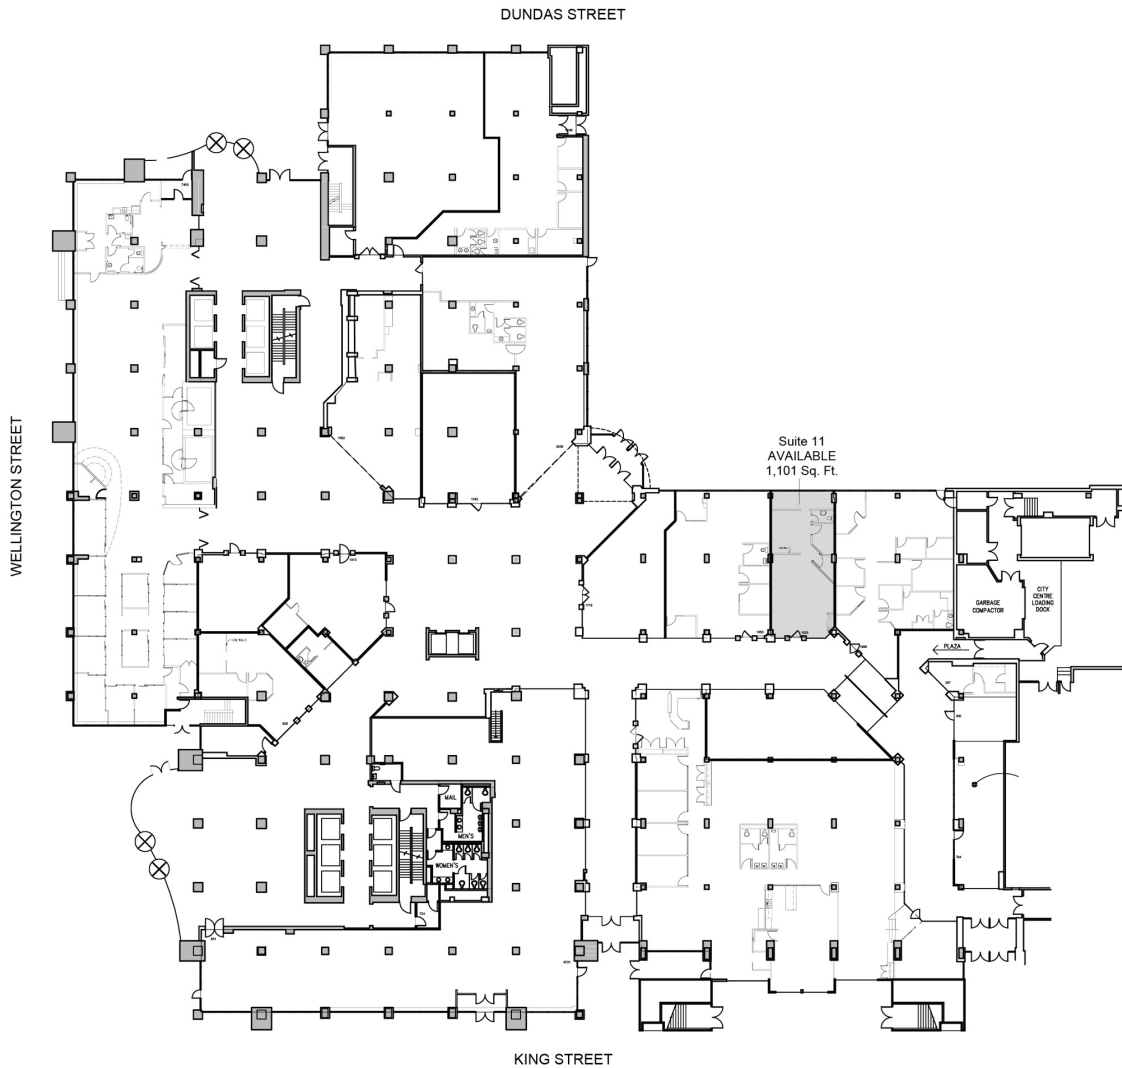

## SUITE DETAILS

**MIN DIVISIBLE**  
No

**MAX CONTIGUOUS**  
1,101 SF

**UNIT TYPE**  
Retail

**SQUARE FEET**  
1,101 SF

**FLOOR**  
Ground Floor

**AVAILABILITY**  
Immediate

USABLE AREA

SCALE : 1" = 20'