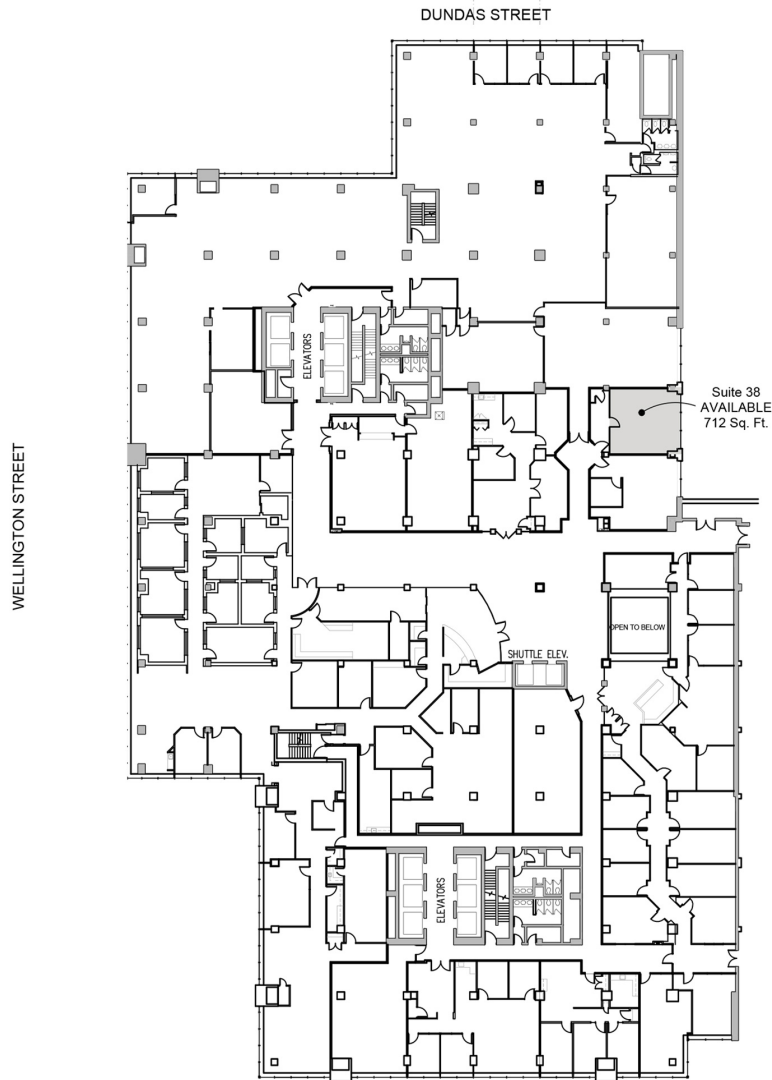

MIN DIVISIBLE
No

MAX CONTIGUOUS
712 SF

UNIT TYPE
Office

SQUARE FEET
712 SF

FLOOR
Mezzanine

AVAILABILITY
Immediate

 USABLE AREA

SCALE : 1" = 50'