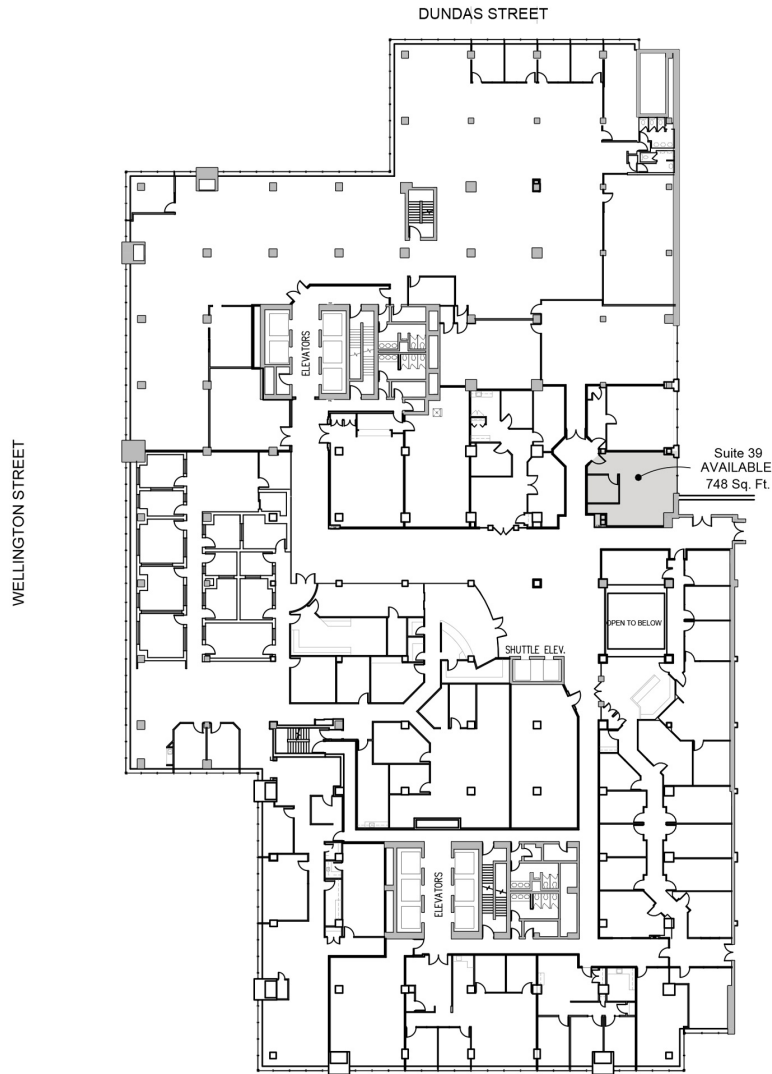

MIN DIVISIBLE
No

MAX CONTIGUOUS
748 SF

UNIT TYPE
Office

SQUARE FEET
748 SF

FLOOR
Mezzanine

AVAILABILITY
Immediate

USABLE AREA

SCALE : 1" = 50'