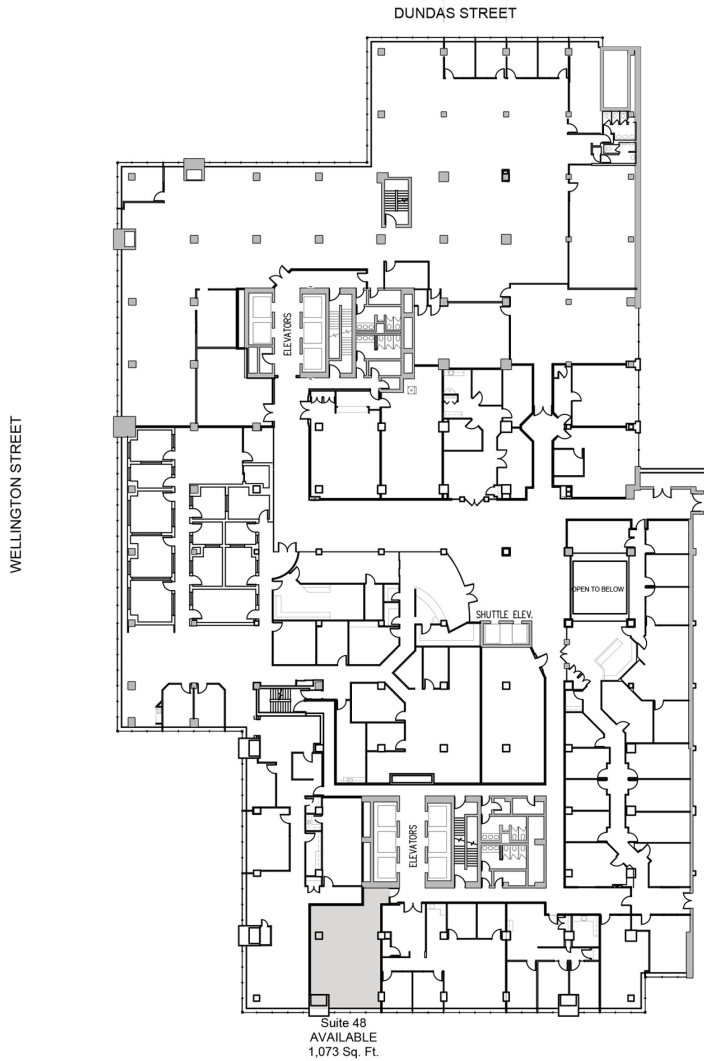

M048

London City Centre

London, ON

BASIC RENT
\$11.95

ADDITIONAL RENT
\$15.68

GROSS COST PER SF
\$27.63

COST PER MONTH
\$2,470.58

SUITE DETAILS

MIN DIVISIBLE
No

MAX CONTIGUOUS
1,073 SF

UNIT TYPE
Office

SQUARE FEET
1,073 SF

FLOOR
Mezzanine

AVAILABILITY
Immediate

 USABLE AREA

SCALE : 1" = 50'