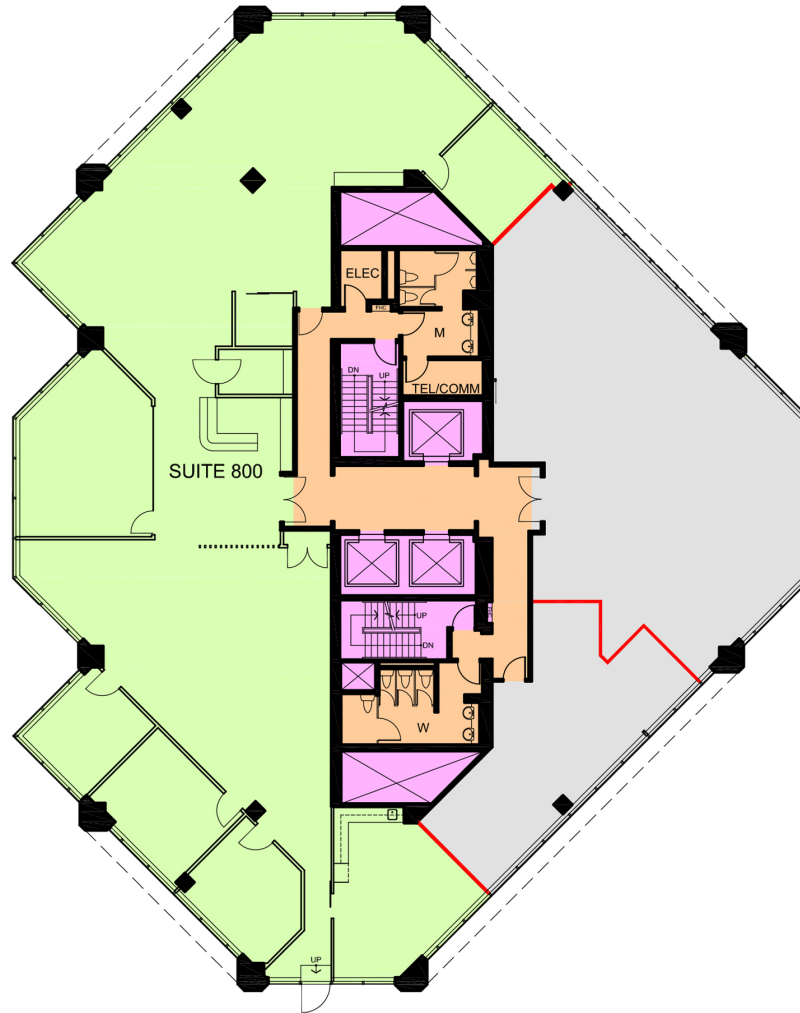

800

2810 Matheson

Mississauga, ON

BASIC RENT
\$17.00

ADDITIONAL RENT
\$18.29

GROSS COST PER SF
\$35.29

COST PER MONTH
\$18,983.08

SUITE DETAILS

MIN DIVISIBLE
No

UNIT TYPE
Office

SQUARE FEET
6,455 SF

FLOOR
8

AVAILABILITY
Coming Soon

0 10 50 FT.