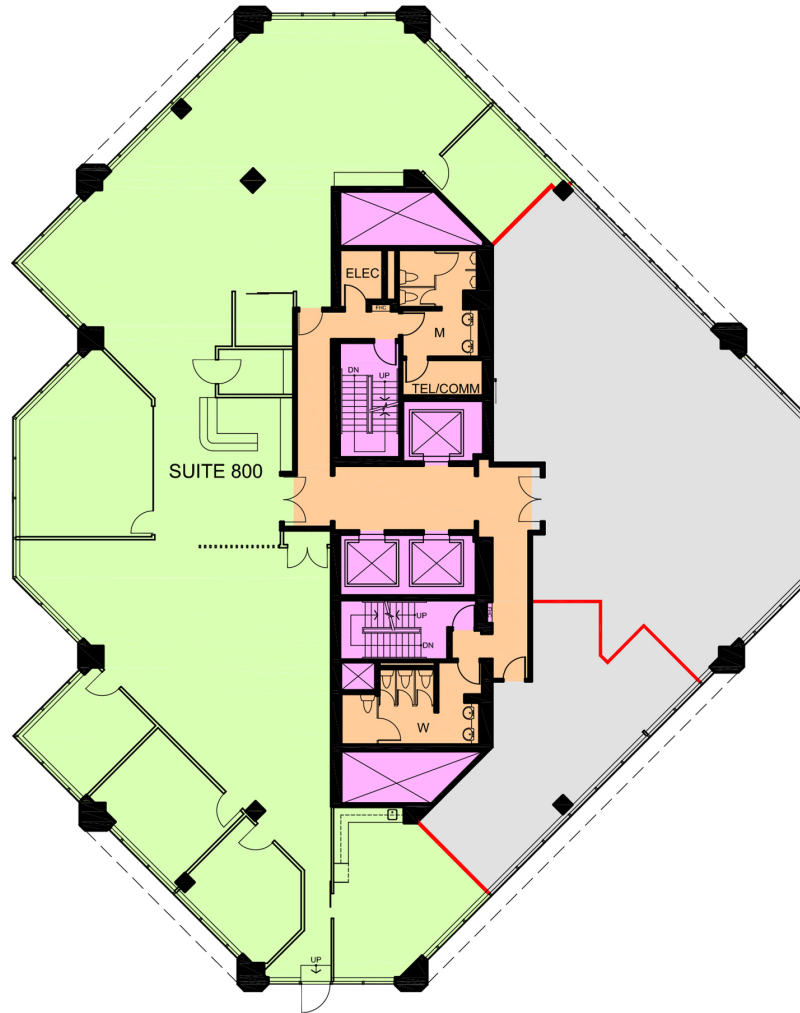

800

2810 Matheson

Mississauga, ON

BASIC RENT
\$17.00

ADDITIONAL RENT
\$17.61

GROSS COST PER SF
\$34.61

COST PER MONTH
\$18,617.30

SUITE DETAILS

MIN DIVISIBLE
No

UNIT TYPE
Office

SQUARE FEET
6,455 SF

FLOOR
8

AVAILABILITY
Coming Soon

0 10 50 FT.