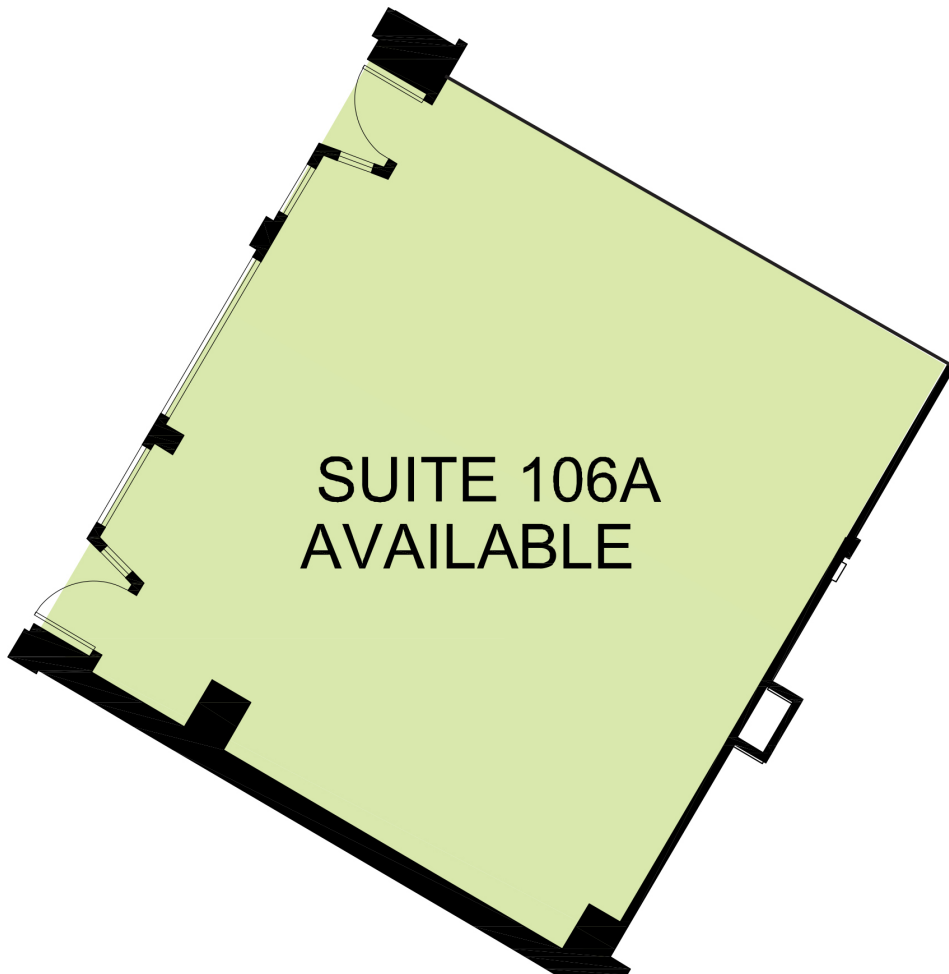

106A

Festival Square

Stratford, ON

Please contact our leasing department for more details.

SUITE DETAILS

MIN DIVISIBLE

No

SQUARE FEET

1,044 SF

MAX CONTIGUOUS

1,044 SF

FLOOR

1

UNIT TYPE

Office, Retail

AVAILABILITY

Immediate

 AVAILABLE

0 10 50 FT.