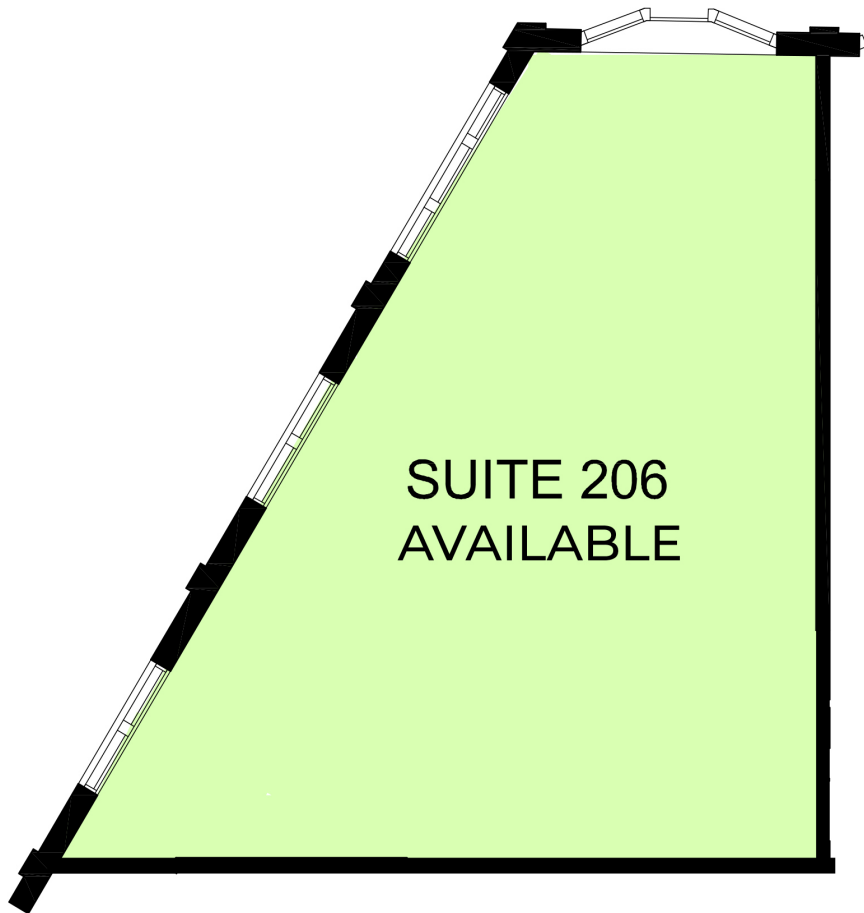

206

Festival Square

Stratford, ON

Please contact our leasing department for more details.

SUITE DETAILS

MIN DIVISIBLE

Yes

MAX CONTIGUOUS

1,504 SF

UNIT TYPE

Office, Retail

SQUARE FEET

1,504 SF

FLOOR

2

AVAILABILITY

Immediate

 AVAILABLE

0 10 50 FT.