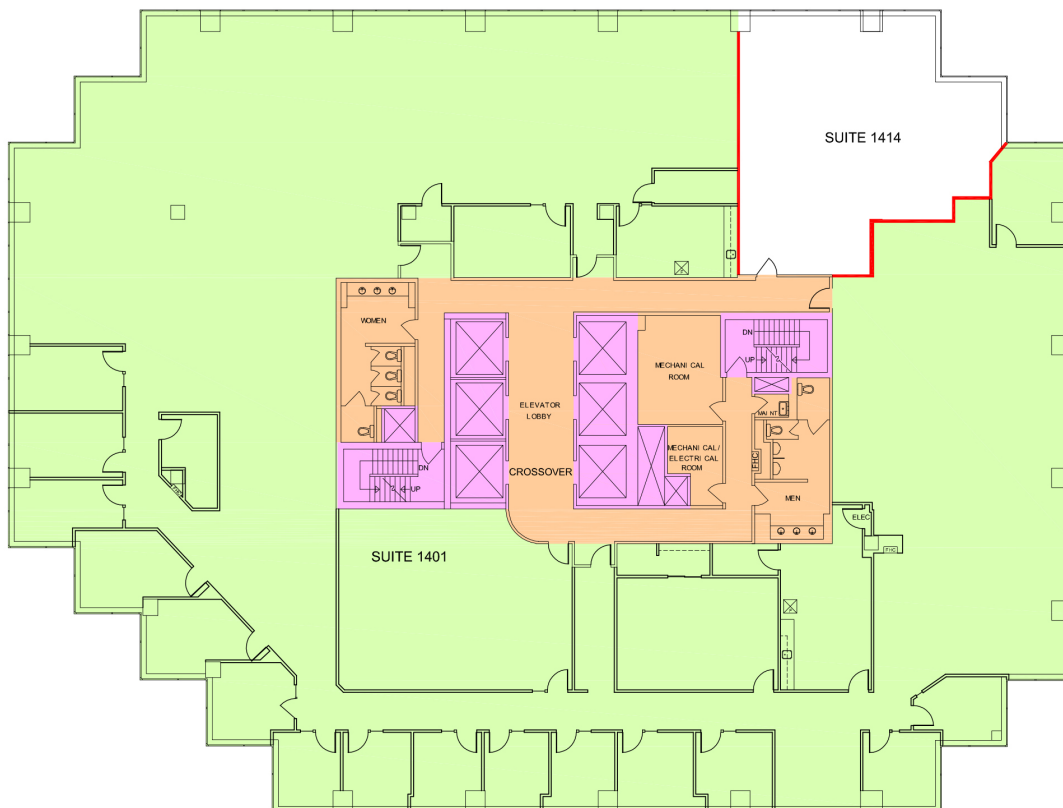

MIN DIVISIBLE
Yes

MAX CONTIGUOUS
17,269 SF

UNIT TYPE
Office

SQUARE FEET
15,729 SF

FLOOR
14

AVAILABILITY
Immediate

0 10 50 FT.