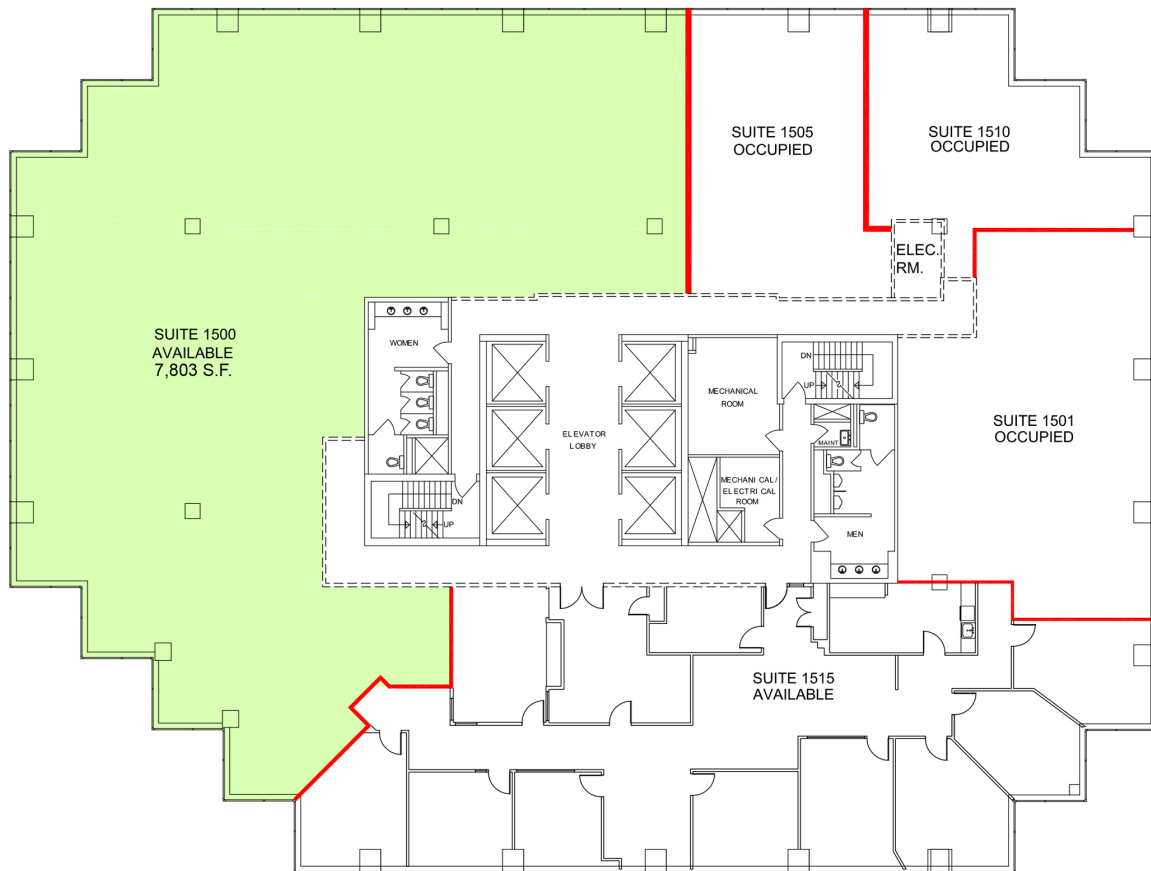

# 1500

5001 Yonge St.

Toronto, ON

**BASIC RENT**  
\$20.00

**ADDITIONAL RENT**  
\$20.87

**GROSS COST PER SF**  
\$40.87

**COST PER MONTH**  
\$26,575.72

## SUITE DETAILS

MIN DIVISIBLE	UNIT TYPE	SQUARE FEET
No	Office	7,803 SF
FLOOR	AVAILABILITY	
15	Immediate	

■ USABLE AREA  
— DEMISING WALL

0 10 50 FT.